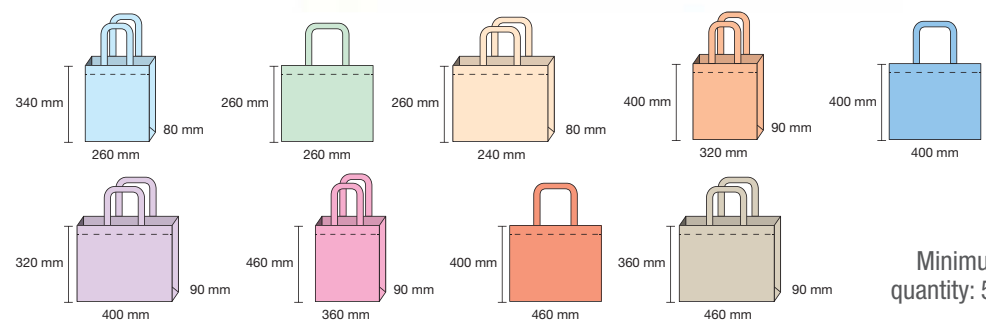

Minimum order
quantity: 5.000 units